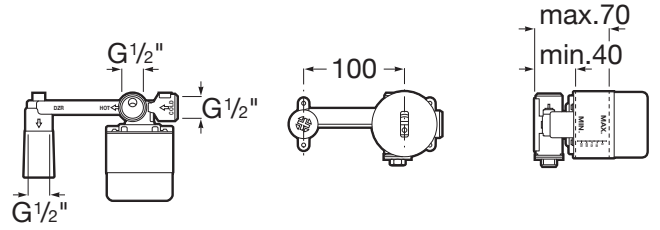

UNIVERSAL

Universal built-in body

TECHNICAL DRAWINGS

FEATURES

Application: Basin

Installation type: Built-in

Type of cartridge: Ceramic Disc

Water connection diameter: 1/2"