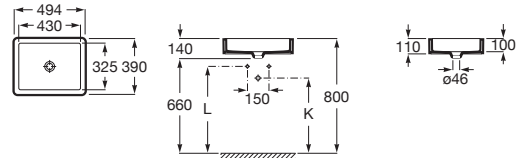

INSPIRA

Under countertop FINECERAMIC® basin

DIMENSIONS

Length	430 mm
Width	325 mm
Height	140 mm

COLOURS AND FINISHES

00 White

TECHNICAL DRAWINGS

FEATURES

- Basin capacity (l): 13
- Bowl depth (mm): 100
- Bowl length (mm): 430
- Bowl position: Central
- Bowl width (mm): 325
- FeaturedMaterial: Fineceramic®
- Fixing kit: Included
- Installation type: Built-in / Under countertop
- Material: Vitreous china
- Shape: Square
- Taphole configuration: No tapholes
- Trap: Not included
- Waste: Included