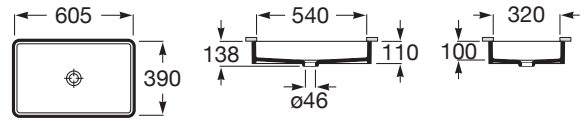

INSPIRA

Under countertop FINECERAMIC® basin

DIMENSIONS

Length	540 mm
Width	320 mm
Height	138 mm

COLOURS AND FINISHES

00 White

TECHNICAL DRAWINGS

FEATURES

Bowl depth (mm): 100

Bowl length (mm): 540

Bowl position: Central

Bowl width (mm): 325

FeaturedMaterial: Fineceramic®

Fixing kit: Included

Installation type: Built-in / Under countertop

Material: Vitreous china

Shape: Square

Taphole configuration: No tapholes

Trap: Not included

Waste: Included

COMPATIBLE WITH

Inspira

Three shapes, multiple combinations, ample possibilities. This vitreous china and furniture collection, with 3 design lines - Round (round), Soft (with soft angles) and Square (square)-, which can be perfectly combined, will bring life to bathroom spaces in any style.