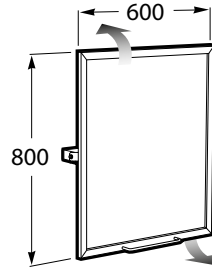

ACCESS

Tilting mirror

TECHNICAL DRAWINGS

FEATURES

Frame material: Stainless steel

Installation type: Wall-hung

Mirror orientation: Vertical

Shape: Rectangular