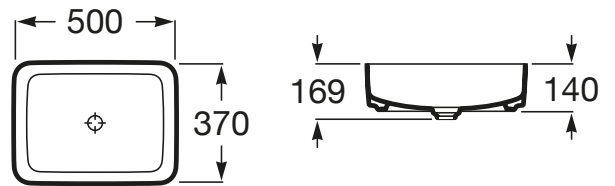

INSPIRA

SQUARE - Over countertop FINECERAMIC® basin

DIMENSIONS

Length	500 mm
Width	370 mm
Height	140 mm

COLOURS AND FINISHES

00 White

TECHNICAL DRAWINGS

FEATURES

- Basin capacity (l): 19.5
- Bowl position: Central
- FeaturedMaterial: Fineceramic®
- Installation type: Bowl / On countertop
- Material: FINECERAMIC ®
- Shape: Square
- Taphole configuration: No tapholes
- Trap: Not included
- Waste: Included
- Weight (Kg): 7.7
- Without overflow