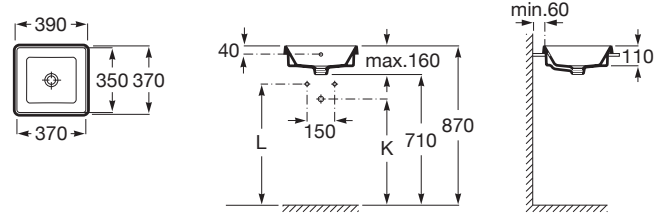

THE GAP

SQUARE - In Countertop basin

DIMENSIONS

Length 390 mm
 Width 370 mm
 Height 40 mm

COLOURS AND FINISHES

00 White

TECHNICAL DRAWINGS

Trap	K	L
Totem	530	610
Minimal		
Bottle	610	640

FEATURES

- Basin capacity (l): 3.6
- Bowl depth (mm): 110
- Bowl length (mm): 370
- Bowl position: Central
- Bowl width (mm): 350
- Installation type: Drop-in / Countertop
- Material: Vitreous china
- Overflow type: Standard
- Shape: Square
- Taphole configuration: No tapholes
- Trap: Not included
- Waste: Not included
- Weight (Kg): 10