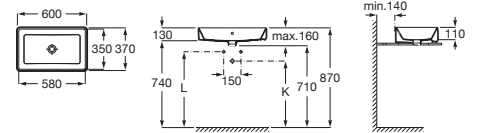

THE GAP

SQUARE - Countertop basin

DIMENSIONS

Length 600 mm
 Width 370 mm
 Height 130 mm

COLOURS AND FINISHES

00 White

TECHNICAL DRAWINGS

Trap	K	L
Totem	530	610
Minimal	610	640
Bottle	610	640

FEATURES

- Bowl depth (mm): 110
- Bowl length (mm): 580
- Bowl position: Central
- Bowl width (mm): 350
- Installation type: Bowl / On countertop
- Material: Vitreous china
- Shape: Square
- Taphole configuration: No tapholes
- Trap: Not included
- Waste: Not included