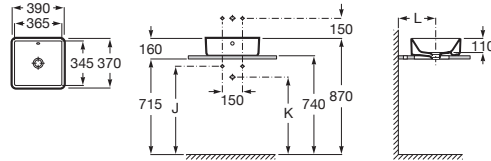

THE GAP

SQUARE - Countertop basin

DIMENSIONS

Length 390 mm
 Width 370 mm
 Height 130 mm

COLOURS AND FINISHES

00 White

TECHNICAL DRAWINGS

FEATURES

- Back glazed
- Basin capacity (l): 3.9
- Bowl depth (mm): 110
- Bowl length (mm): 365
- Bowl position: Central
- Bowl width (mm): 345
- Fixing kit: Not included
- Installation type: Bowl / On countertop
- Internal Shape: 2 - Square
- Material: Vitreous china
- Shape: Square
- Taphole configuration: No tapholes
- Trap: Not included
- Waste: Not included
- Weight (Kg): 11