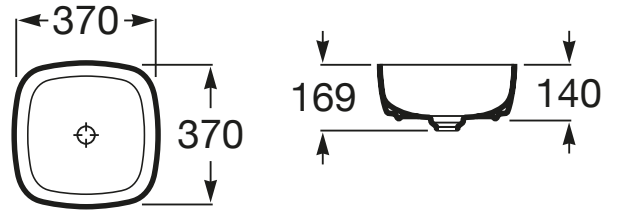

INSPIRA

SOFT - Over countertop FINECERAMIC® basin

DIMENSIONS

Length	370 mm
Width	370 mm
Height	140 mm

COLOURS AND FINISHES

TECHNICAL DRAWINGS

FEATURES

- Basin capacity (l): 12.3
- Bowl position: Central
- FeaturedMaterial: Fineceramic®
- Installation type: Bowl / On countertop
- Material: FINECERAMIC ®
- Shape: Corner
- Taphole configuration: No tapholes
- Trap: Not included
- Waste: Included
- Weight (Kg): 6.5
- Without overflow