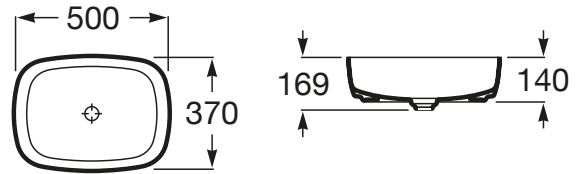

INSPIRA

SOFT - Over countertop FINECERAMIC® basin

DIMENSIONS

Length	500 mm
Width	370 mm
Height	140 mm

COLOURS AND FINISHES

00 White

TECHNICAL DRAWINGS

FEATURES

- Basin capacity (l): 17.75
- Bowl position: Central
- FeaturedMaterial: Fineceramic®
- Installation type: Bowl / On countertop
- Material: FINECERAMIC ®
- Shape: Corner
- Taphole configuration: No tapholes
- Trap: Not included
- Waste: Included
- Weight (Kg): 6.4
- Without overflow