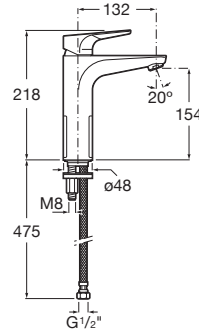

ATLAS

Smooth body medium-height plus basin mixer,
Cold Start

TECHNICAL DRAWINGS

FEATURES

- Aerator type: Integrated
- Application: Basin
- Cold water starts in the central position to save energy
- Faucet type: Single-lever
- Finish: Chrome
- Flexible supply hoses included
- Flow rate (l/min - 3 bar): 5
- Handle position: Top
- Installation type: Deck-mounted
- Type of cartridge: Ceramic Disc
- Water and energy-saving
- Water connection diameter: 1/2"

EverShine

SoftTurn®

Atlas

This faucet collection, which stands out for its elegance and versatility, includes flow limiters to 5 litres per minute as well as the Cold Start technology that guarantee greater water and energy savings. Also, with the aim of providing more comfort, the shower mixer can be equipped with a clip-on shelf, allowing you to have your showering essentials close to hand.