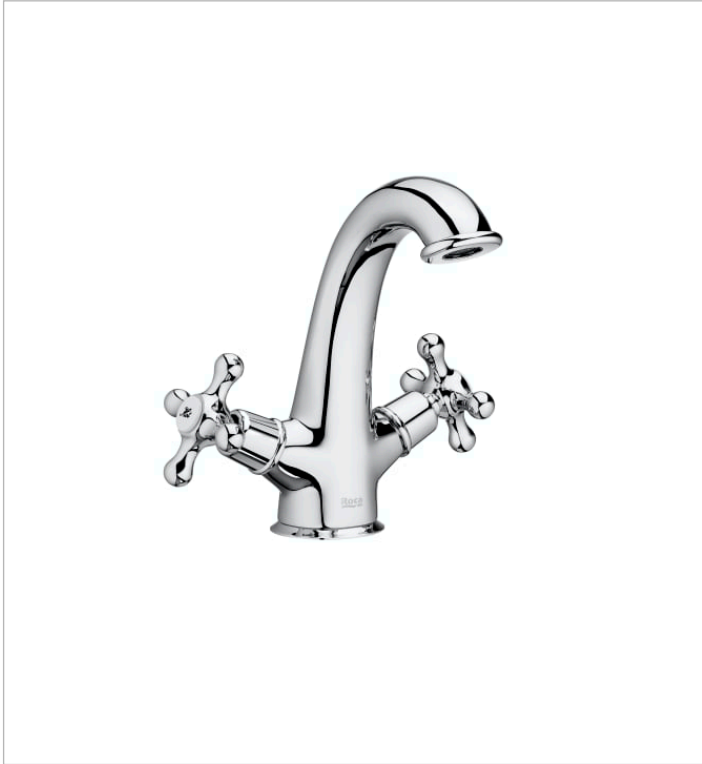

CARMEN

Smooth body basin mixer

FEATURES

Application: Basin

Faucet type: Twin-lever

Finish: Chrome

Installation type: Deck-mounted

EverShine

Carmen

Carmen is a tribute to one of Roca's most iconic basins of the 1940s, which comes back with a clear vintage character to become a vitreous china and furniture collection with the latest innovations in the design of bathroom spaces.