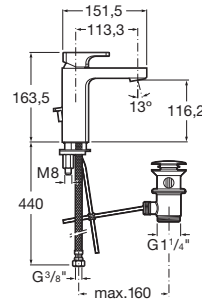

L90

Smooth body basin mixer, Cold Start

TECHNICAL DRAWINGS

FEATURES

- Application: Basin
- Click-clack waste
- Faucet type: Single-lever
- Finish: Chrome
- Handle position: Top
- Installation type: Deck-mounted
- Waste type: Click-clack waste