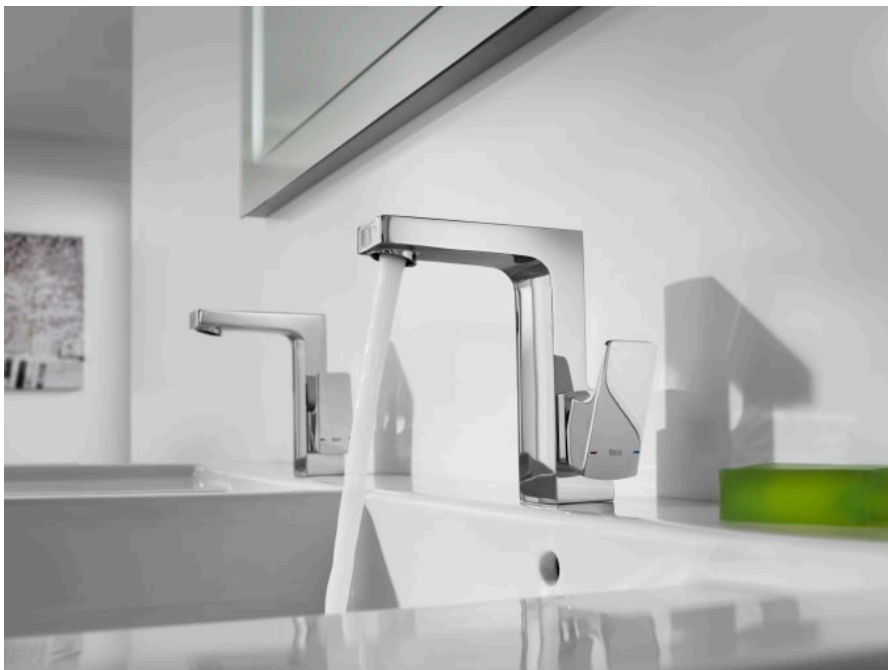

L90

Smooth body basin mixer, Cold Start

TECHNICAL DRAWINGS

FEATURES

- Application: Basin
- Click-clack waste
- Faucet type: Single-lever
- Finish: Chrome
- Handle position: Top
- Installation type: Deck-mounted
- Waste type: Click-clack waste

EverShine

L90

Committed to the perfection of a finish that whisks us away to a universe governed by technology. Angles, straight lines and planes follow one another in this collection. This collection is a singular style proposal, particularly recommended for those who love designs that are inspired by urban life.