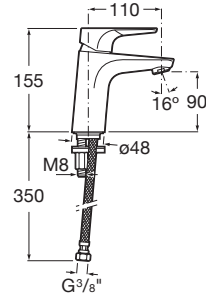

ATLAS

Smooth body basin mixer, Cold Start

TECHNICAL DRAWINGS

FEATURES

- Aerator type: Integrated
- Application: Basin
- Cold water starts in the central position to save energy
- Faucet type: Single-lever
- Finish: Chrome
- Flexible supply hoses included
- Flow rate (l/min - 3 bar): 5
- Installation type: Deck-mounted
- Type of cartridge: Ceramic Disc
- Water and energy-saving
- Water connection diameter: 1/2"

## Atlas

This faucet collection, which stands out for its elegance and versatility, includes flow limiters to 5 litres per minute as well as the Cold Start technology that guarantee greater water and energy savings. Also, with the aim of providing more comfort, the shower mixer can be equipped with a clip-on shelf, allowing you to have your showering essentials close to hand.