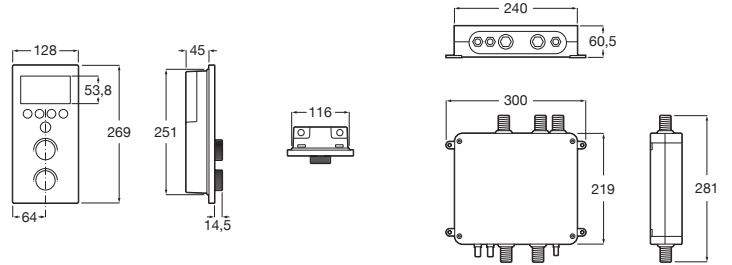

SMART SHOWER

Smart Shower panel

TECHNICAL DRAWINGS

FEATURES

Application: Shower

Faucet type: Electronic technology

Installation type: Built-in

Operating voltage (V): 12

Power supply: Mains operated

Temperature control: Thermostatic mixer

Water and energy-saving

Electronic technology

Smart Shower

Imagine jumping out of bed, to find that the water in the bathroom is pre-heated for you at the perfect temperature. Imagine an intelligent control that allows you, with a simple gesture, to regulate temperature, modify the flow or pause it to lather up, and then resume at the touch of a button. Imagine having different customisable profiles so that you can configure the shower exactly to your liking. Imagine integrated cleaning programmes that eliminate bacteria and protect against staining from limescale and impurities. Stop imagining and make space for the new Roca Smart Shower.