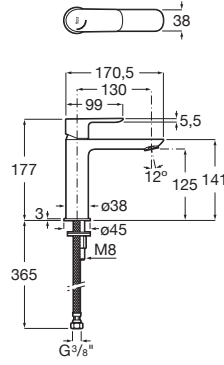

CALA

Single lever medium height basin mixer with smooth body, Cold Start

TECHNICAL DRAWINGS

FEATURES

- Application: Basin
- Faucet type: Single-lever
- Finish: Chrome
- Flexible supply hoses included
- Installation type: Deck-mounted
- Waste type: Waste not included
- Water and energy-saving
- Water connection diameter: 3/8"

EverShine

SoftTurn®

COMPATIBLE WITH

Click-clack universal waste.
Chromed plug Ø 65

505401000

Click-clack universal waste.
Vitreous plug Ø 65

505401100

Cala

The essence of Cala's design is demonstrated in a slim body of only 38mm and its flat rectangular handle, in perfect harmony with the shape of the spout; the ultimate blend of visual elements combined for optimal proportion and style. This comprehensive collection features a range of basin taps, bath shower mixers and bidet options.