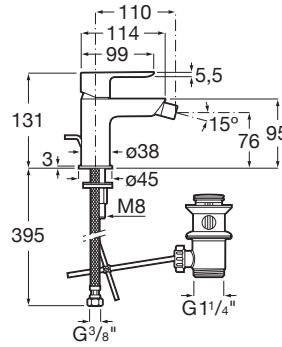

CALA

Single lever bidet mixer with pop-up waste

TECHNICAL DRAWINGS

FEATURES

- Application: Bidet
- Faucet type: Single-lever
- Finish: Chrome
- Flexible supply hoses included
- Installation type: Deck-mounted
- Waste type: Pop-up waste
- Water connection diameter: 3/8"

## Cala

The essence of Cala's design is demonstrated in a slim body of only 38mm and its flat rectangular handle, in perfect harmony with the shape of the spout; the ultimate blend of visual elements combined for optimal proportion and style. This comprehensive collection features a range of basin taps, bath shower mixers and bidet options.