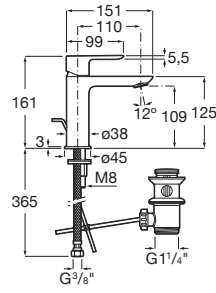

CALA

Single lever basin mixer with pop-up waste, Cold start

TECHNICAL DRAWINGS

FEATURES

Application: Basin

Faucet type: Single-lever

Finish: Chrome

Flexible supply hoses included

Installation type: Deck-mounted

Waste type: Pop-up waste

Water and energy-saving

Water connection diameter: 3/8"

EverShine

SoftTurn®

Cala

The essence of Cala's design is demonstrated in a slim body of only 38mm and its flat rectangular handle, in perfect harmony with the shape of the spout; the ultimate blend of visual elements combined for optimal proportion and style. This comprehensive collection features a range of basin taps, bath shower mixers and bidet options.