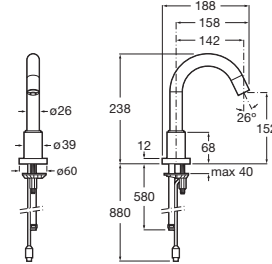

LOFT

Sensor tap mains

TECHNICAL DRAWINGS

FEATURES

Application: Basin

Faucet type: Electronic technology

Finish: Chrome

Flexible supply hoses included

Flow rate (l/min - 3 bar): 6

Installation type: Deck-mounted

Operating voltage (V): 230

Power supply: Mains operated

Recommended for public spaces

Spout length (mm): 147

Sustainable product

Electronic technology