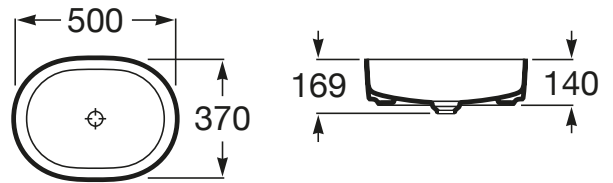

INSPIRA

ROUND - Over countertop FINECERAMIC® basin

DIMENSIONS

Length	500 mm
Width	370 mm
Height	140 mm

COLOURS AND FINISHES

00 White

TECHNICAL DRAWINGS

FEATURES

- Basin capacity (l): 16.75
- Bowl position: Central
- FeaturedMaterial: Fineceramic®
- Installation type: Bowl / On countertop
- Material: FINECERAMIC ®
- Shape: Round
- Taphole configuration: No tapholes
- Trap: Not included
- Waste: Included
- Weight (Kg): 6.5
- Without overflow