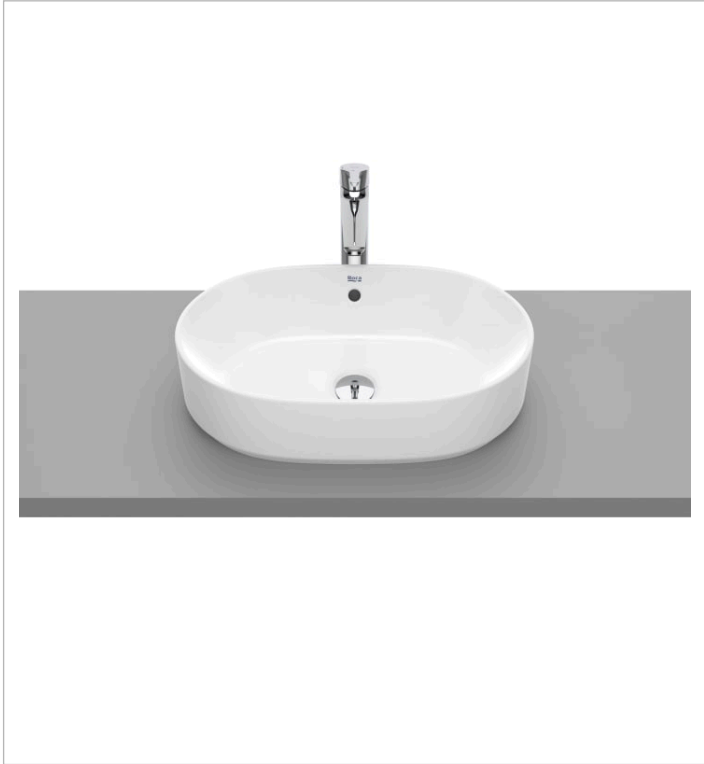

THE GAP

ROUND - On Countertop basin

DIMENSIONS

Length 550 mm  
 Width 390 mm  
 Height 130 mm

COLOURS AND FINISHES

00 White

TECHNICAL DRAWINGS

Trap	K	L
Totem		
Minimal	530	610
Bottle	610	640

FEATURES

- Bowl depth (mm): 110
- Bowl length (mm): 530
- Bowl position: Central
- Bowl width (mm): 370
- Installation type: Bowl / On countertop
- Material: Vitreous china
- Shape: Round
- Taphole configuration: No tapholes
- Trap: Not included
- Waste: Not included

857319...

Water-resistant countertop for basin

857318...

1 1/4" waste for basin / bidet with overflow and automatic plug

505400000

Click-clack universal waste. Chromed plug Ø 65

505401000

Click-clack universal waste. Vitreous plug Ø 65

## The Gap

The Gap collection provides a wide range of modern design options, including WCs, basins and bathroom vanity units to optimise any space. The extensive furniture range also includes perfect solutions for compact bathrooms as well base units for on countertop basins.