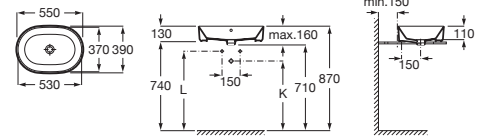

THE GAP

ROUND - On Countertop basin

DIMENSIONS

Length 550 mm  
 Width 390 mm  
 Height 130 mm

COLOURS AND FINISHES

00 White

TECHNICAL DRAWINGS

Trap	K	L
Totem		
Minimal	530	610
Bottle	610	640

FEATURES

- Bowl depth (mm): 110
- Bowl length (mm): 530
- Bowl position: Central
- Bowl width (mm): 370
- Installation type: Bowl / On countertop
- Material: Vitreous china
- Shape: Round
- Taphole configuration: No tapholes
- Trap: Not included
- Waste: Not included