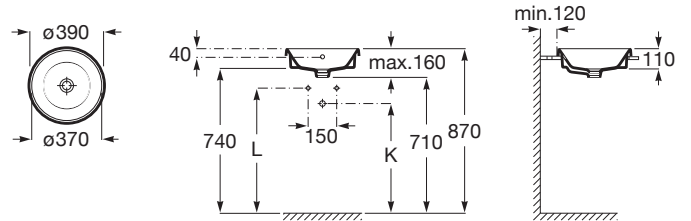

THE GAP

ROUND - In Countertop basin

DIMENSIONS

Length 390 mm  
 Width 390 mm  
 Height 40 mm

COLOURS AND FINISHES

00 White

TECHNICAL DRAWINGS

FEATURES

- Basin capacity (l): 3.2
- Bowl depth (mm): 110
- Bowl length (mm): 370
- Bowl position: Central
- Bowl width (mm): 370
- Installation type: Drop-in / Countertop
- Material: Vitreous china
- Overflow type: Standard
- Shape: Round
- Taphole configuration: No tapholes
- Trap: Not included
- Waste: Not included

K (Sifón)	L
530 Totem/Minimal	610
610 Botella	640

COMPATIBLE WITH

1 1/4" outlet connector for basin. 250 Pipe

506401614

1 1/4" outlet connector for basin. 300 Pipe

506403110

1 1/4" waste for basin / bidet with overflow and automatic plug

505400000

Click-clack universal waste. Chromed plug Ø 65

505401000

Click-clack universal waste. Vitreous plug Ø 65

505401100