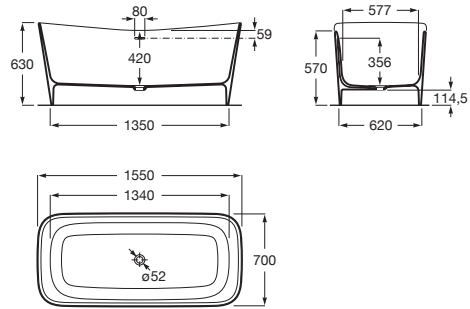

MAUI

Rectangular Stonex® bath with waste

DIMENSIONS

Length 1550 mm
Width 700 mm

COLOURS AND FINISHES

00 White

TECHNICAL DRAWINGS

FEATURES

- Anti-slip type: Integrated
- Bath height with panel (mm): 630
- Capacity (people): 1
- Drain: Included
- Installation structure: Naked
- Installation type: Freestanding
- Internal height (mm): 630
- Internal length (mm): 1550
- Internal width (mm): 700
- Material: STONEX®
- Shape: Rectangular
- Sound insulation
- Waste diameter (mm): 52
- Water capacity to overflow (l): 282
- Weight (Kg): 169