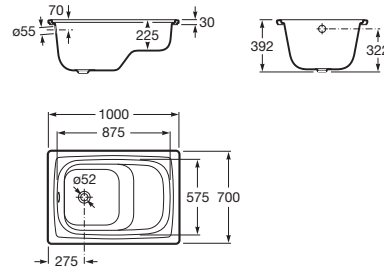

CONTESA

Rectangular steel hip bath

DIMENSIONS

Length 1000 mm
 Width 700 mm
 Height 390 mm

COLOURS AND FINISHES

00 White

TECHNICAL DRAWINGS

FEATURES

- Capacity (people): 1
- Drain: Not included
- Earth connection
- Installation legs: Optional legs
- Installation structure: Naked
- Installation type: Drop-in
- Internal height (mm): 388
- Internal length (mm): 875
- Internal width (mm): 575
- Material: Steel
- Shape: Rectangular
- Sound insulation
- Water capacity to overflow (l): 73