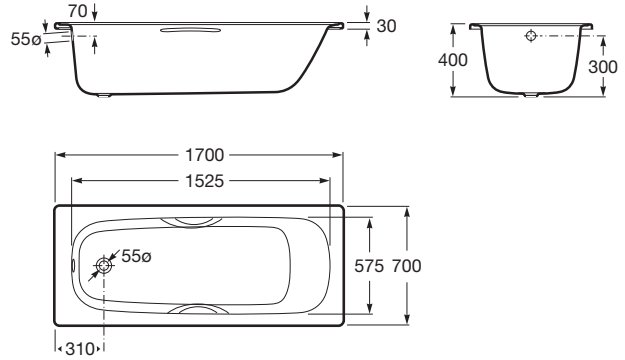

CARLA

Rectangular steel bath with anti-slip base

DIMENSIONS

Length 1700 mm
 Width 700 mm
 Height 400 mm

COLOURS AND FINISHES

00 White

TECHNICAL DRAWINGS

FEATURES

- Anti-slip type: Added
- Capacity (people): 1
- Drain: Not included
- Installation legs: Optional legs
- Installation type: Drop-in
- Shape: Rectangular
- Taphole configuration: 2 tapholes (diameter 36mm)
- Water capacity to overflow (l): 156