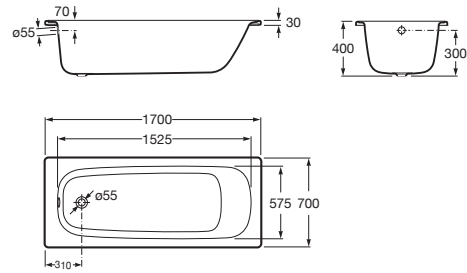

CONTESA

Rectangular steel bath with anti-slip base

DIMENSIONS

Length 1500 mm  
 Width 700 mm  
 Height 400 mm

COLOURS AND FINISHES

00 White

TECHNICAL DRAWINGS

FEATURES

- Anti-slip type: Added
- Capacity (people): 1
- Drain: Not included
- Installation legs: Optional legs
- Installation type: Drop-in, With front panel
- Shape: Rectangular
- Taphole configuration: 2 tapholes (diameter 36mm)
- Water capacity to overflow (l): 165