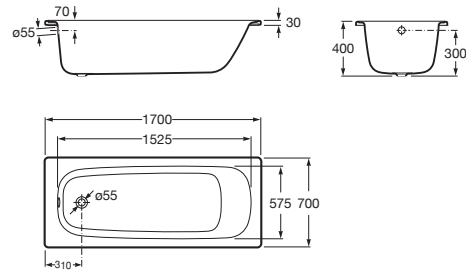

CONTESA

Rectangular steel bath with anti-slip base

DIMENSIONS

Length 1700 mm  
 Width 700 mm  
 Height 400 mm

COLOURS AND FINISHES

00 White

TECHNICAL DRAWINGS

FEATURES

- Anti-slip type: Added
- Capacity (people): 1
- Drain: Not included
- Installation legs: Optional legs
- Installation type: Drop-in, With front panel
- Shape: Rectangular
- Taphole configuration: 2 tapholes (diameter 36mm)
- Water capacity to overflow (l): 156