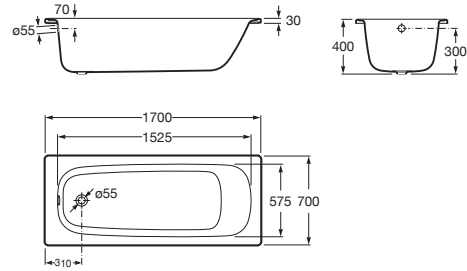

CONTESA

Rectangular steel bath with anti-slip base

DIMENSIONS

Length 1700 mm  
 Width 700 mm  
 Height 400 mm

COLOURS AND FINISHES

00 White

TECHNICAL DRAWINGS

FEATURES

- Anti-slip type: Added
- Capacity (people): 1
- Drain: Not included
- Installation legs: Optional legs
- Installation type: Drop-in, With front panel
- Shape: Rectangular
- Taphole configuration: 2 tapholes (diameter 36mm)
- Water capacity to overflow (l): 195