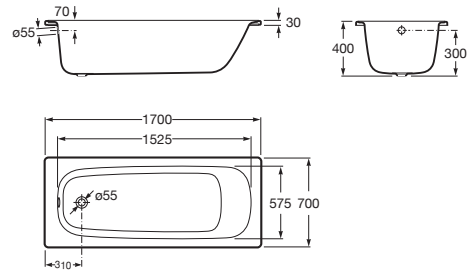

CONTESA

Rectangular steel bath with anti-slip base

DIMENSIONS

Length 1600 mm  
 Width 700 mm  
 Height 400 mm

COLOURS AND FINISHES

00 White

TECHNICAL DRAWINGS

FEATURES

Anti-slip type: Added

Capacity (people): 1

Drain: Not included

Installation legs: Optional legs

Installation type: Drop-in, With front panel

Internal height (mm): 300

Internal length (mm): 1425

Shape: Rectangular