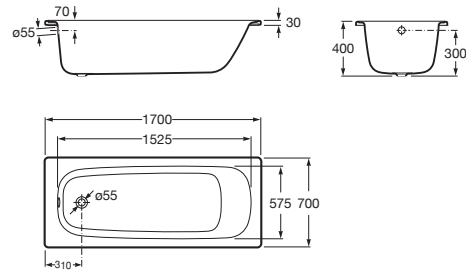

CONTESA

Rectangular steel bath with anti-slip base

DIMENSIONS

Length 1700 mm
 Width 700 mm
 Height 400 mm

COLOURS AND FINISHES

00 White

TECHNICAL DRAWINGS

FEATURES

Anti-slip type: Added

Capacity (people): 1

Drain: Not included

Installation legs: Optional legs

Installation type: Drop-in, With front panel

Shape: Rectangular

Water capacity to overflow (l): 156

Contesa