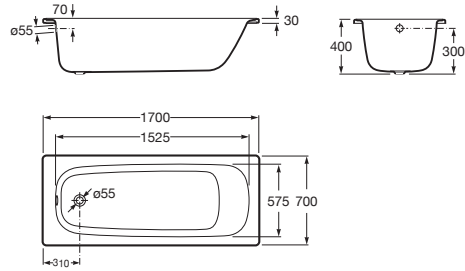

CONTESA

Rectangular steel bath with anti-slip base

DIMENSIONS

Length 1700 mm
 Width 700 mm
 Height 400 mm

COLOURS AND FINISHES

00 White

TECHNICAL DRAWINGS

FEATURES

Anti-slip type: Added

Capacity (people): 1

Drain: Not included

Installation legs: Optional legs

Installation type: Drop-in, With front panel

Internal height (mm): 300

Internal length (mm): 1525

Shape: Rectangular