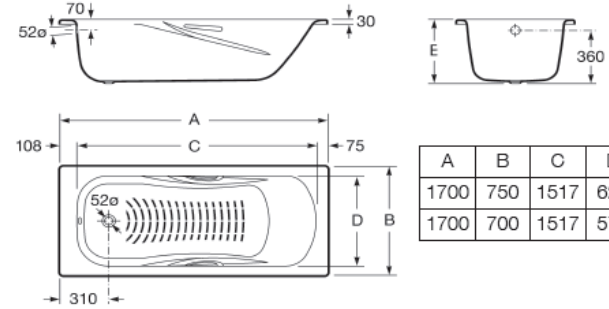

PRINCESS

Rectangular steel bath with anti-slip base

DIMENSIONS

Length 1700 mm
 Width 700 mm
 Height 430 mm

COLOURS AND FINISHES

00 White

TECHNICAL DRAWINGS

FEATURES

- Anti-slip type: Added
- Capacity (people): 1
- Drain: Not included
- Installation legs: Optional legs
- Installation structure: Naked
- Installation type: Drop-in, With front panel
- Internal height (mm): 420
- Internal length (mm): 1517
- Internal width (mm): 620
- Material: Steel
- Shape: Rectangular
- Sound insulation
- Water capacity to overflow (l): 215