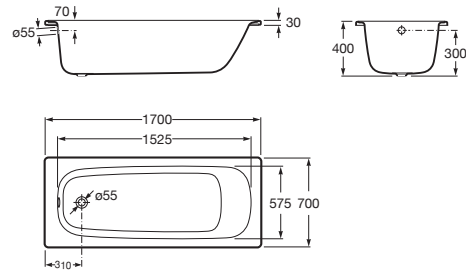

CONTESA

Rectangular steel bath

DIMENSIONS

Length 1500 mm  
 Width 700 mm  
 Height 400 mm

COLOURS AND FINISHES

00 White

TECHNICAL DRAWINGS

FEATURES

Capacity (people): 1

Drain: Not included

Installation legs: Optional legs

Installation type: Drop-in, With front panel

Shape: Rectangular

Taphole configuration: 2 tapholes (diameter 36mm)

Water capacity to overflow (l): 165