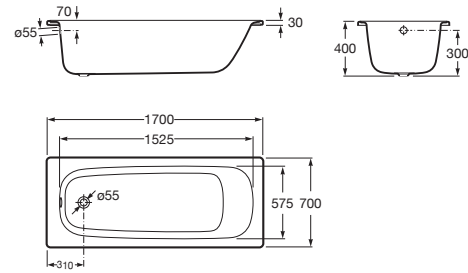

CONTESA

Rectangular steel bath

DIMENSIONS

Length 1600 mm  
 Width 700 mm  
 Height 400 mm

COLOURS AND FINISHES

00 White

TECHNICAL DRAWINGS

FEATURES

Capacity (people): 1

Drain: Not included

Installation legs: Optional legs

Installation type: Drop-in, With front panel

Shape: Rectangular

Taphole configuration: 2 tapholes (diameter 36mm)

Water capacity to overflow (l): 180