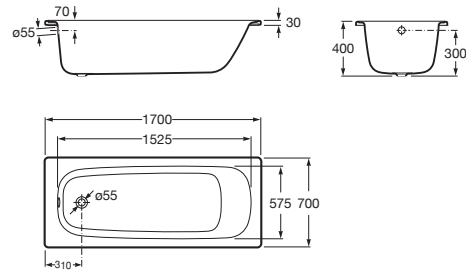

CONTESA

Rectangular steel bath

DIMENSIONS

Length 1700 mm
 Width 700 mm
 Height 400 mm

COLOURS AND FINISHES

00 White

TECHNICAL DRAWINGS

FEATURES

Capacity (people): 1

Drain: Not included

Installation legs: Optional legs

Installation type: Drop-in, With front panel

Shape: Rectangular

Tap hole configuration: 2 tap holes (diameter 36mm)

Water capacity to overflow (l): 195