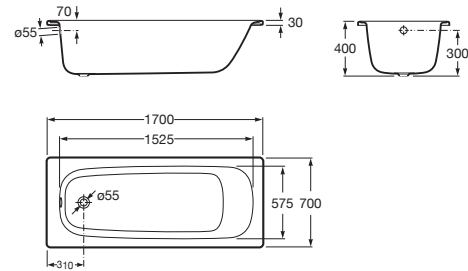

CONTESA

Rectangular steel bath

DIMENSIONS

Length 1500 mm
 Width 700 mm
 Height 400 mm

COLOURS AND FINISHES

00 White

TECHNICAL DRAWINGS

FEATURES

Capacity (people): 1

Drain: Not included

Earth connection

Installation legs: Optional legs

Installation structure: With feet

Installation type: Drop-in, With front panel

Internal height (mm): 300

Internal width (mm): 575

Material: Steel

Shape: Rectangular

Steel thickness

Steel thickness: 2.4mm

Contesa

This collection is instantly recognisable because of the femininity of its design and the sobriety of its finish. Refined lines where functionality and elegance go hand in hand in a perfect and thought-provoking balance.