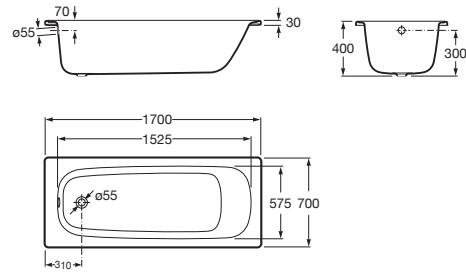

CONTESA

Rectangular steel bath

DIMENSIONS

Length 1600 mm  
 Width 700 mm  
 Height 400 mm

COLOURS AND FINISHES

00 White

TECHNICAL DRAWINGS

FEATURES

Capacity (people): 1

Drain: Not included

Earth connection

Installation legs: Optional legs

Installation structure: With feet

Installation type: Drop-in, With front panel

Internal height (mm): 300

Internal width (mm): 575

Material: Steel

Shape: Rectangular

Steel thickness

Steel thickness: 2.4mm