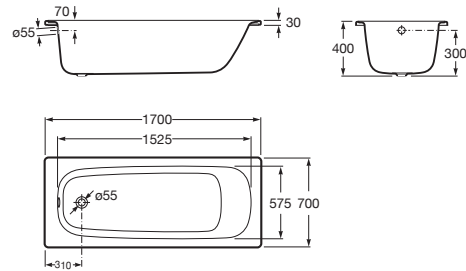

CONTESA

Rectangular steel bath

DIMENSIONS

Length 1700 mm
 Width 700 mm
 Height 400 mm

COLOURS AND FINISHES

00 White

TECHNICAL DRAWINGS

FEATURES

- Capacity (people): 1
- Drain: Not included
- Earth connection
- Installation legs: With legs
- Installation structure: With feet
- Installation type: Drop-in, With front panel
- Internal height (mm): 300
- Internal length (mm): 1525
- Internal width (mm): 575
- Material: Steel
- Shape: Rectangular

Steel thickness
 Steel thickness: 2.4mm

Contesa

This collection is instantly recognisable because of the femininity of its design and the sobriety of its finish. Refined lines where functionality and elegance go hand in hand in a perfect and thought-provoking balance.