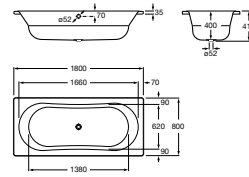

DUO PLUS

Rectangular steel bath (3 mm steel sheet)

DIMENSIONS

Length	1800 mm
Width	800 mm
Height	400 mm

COLOURS AND FINISHES

TECHNICAL DRAWINGS

FEATURES

- Capacity (people): 1
- Drain: Not included
- Installation legs: Optional legs
- Installation structure: Naked
- Installation type: Drop-in
- Internal height (mm): 400
- Internal length (mm): 1660
- Internal width (mm): 620
- Material: Steel
- Shape: Rectangular
- Sound insulation
- Water capacity to overflow (l): 210

Steel thickness

Steel thickness: 3mm

**COMPATIBLE WITH**

Waste for double-ended  
baths

248213001