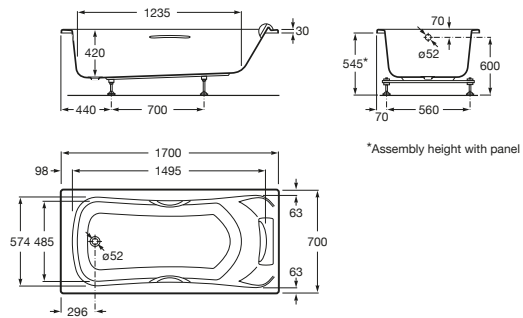

BECOOL

Rectangular acrylic bath with grips

DIMENSIONS

Length 1700 mm
 Width 700 mm
 Height 420 mm

COLOURS AND FINISHES

00 White

TECHNICAL DRAWINGS

FEATURES

- Capacity (people): 1
- Drain: Not included
- Grips included: 2
- Headrest(s) included: 1
- Installation legs: With legs
- Installation structure: With feet
- Installation type: Drop-in, Drop-in, With front panel
- Internal height (mm): 420
- Internal length (mm): 1495
- Internal width (mm): 485
- Material: Acrylic
- Shape: Rectangular
- Sound insulation
- Water capacity to overflow (l): 200