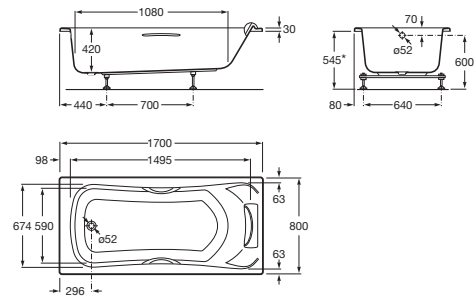

BECOOL

Rectangular acrylic bath with grips

DIMENSIONS

Length 1700 mm  
 Width 800 mm  
 Height 420 mm

COLOURS AND FINISHES

00 White

TECHNICAL DRAWINGS

FEATURES

- Capacity (people): 1
- Drain: Not included
- Grips included: 2
- Headrest(s) included: 1
- Installation legs: With legs
- Installation structure: With feet
- Installation type: Drop-in, With L panel left hand, With L panel right hand, With front panel
- Internal height (mm): 420
- Internal length (mm): 1495
- Internal width (mm): 590
- Material: Acrylic
- Shape: Rectangular
- Sound insulation
- Water capacity to overflow (l): 225
- Weight (Kg): 25