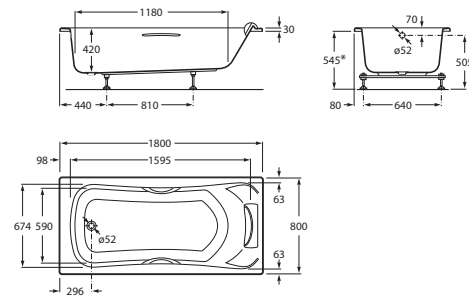

BECOOL

Rectangular acrylic bath with grips

DIMENSIONS

Length 1800 mm  
 Width 800 mm  
 Height 420 mm

COLOURS AND FINISHES

00 White

TECHNICAL DRAWINGS

FEATURES

- Capacity (people): 1
- Drain: Not included
- Grips included: 2
- Headrest(s) included: 1
- Installation legs: With legs
- Installation structure: With feet
- Installation type: Drop-in, With L panel left hand, With L panel right hand, With front panel
- Internal height (mm): 420
- Internal length (mm): 1595
- Internal width (mm): 590
- Material: Acrylic
- Shape: Rectangular
- Sound insulation
- Water capacity to overflow (l): 240
- Weight (Kg): 26