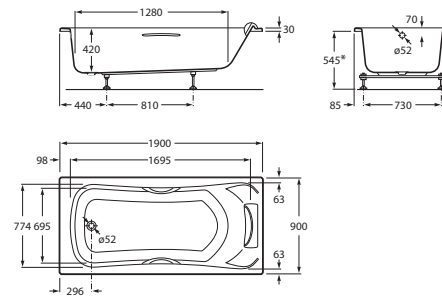

BECOOL

Rectangular acrylic bath with grips

DIMENSIONS

Length 1900 mm
 Width 900 mm
 Height 420 mm

COLOURS AND FINISHES

00 White

TECHNICAL DRAWINGS

FEATURES

- Capacity (people): 1
- Drain: Not included
- Grips included: 2
- Headrest(s) included: 1
- Installation legs: With legs
- Installation structure: With feet
- Installation type: Drop-in, With L panel left hand, With L panel right hand, With front panel
- Internal height (mm): 420
- Internal length (mm): 1695
- Internal width (mm): 695
- Material: Acrylic
- Shape: Rectangular
- Sound insulation
- Water capacity to overflow (l): 300
- Weight (Kg): 29