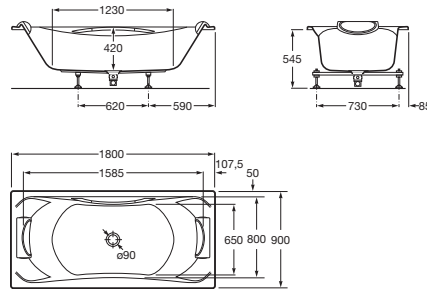

BECOOL

Rectangular acrylic bath with grips and waste kit

DIMENSIONS

Length 1800 mm  
 Width 900 mm  
 Height 420 mm

COLOURS AND FINISHES

 00 White

TECHNICAL DRAWINGS

FEATURES

- Capacity (people): 2
- Drain: Included
- Grips included: 1
- Headrest(s) included: 2
- Installation legs: With legs
- Installation structure: With feet
- Installation type: Drop-in, With front panel
- Internal height (mm): 420
- Internal length (mm): 1585
- Internal width (mm): 630
- Material: Acrylic
- Shape: Rectangular
- Sound insulation
- Water capacity to overflow (l): 220
- Weight (Kg): 29