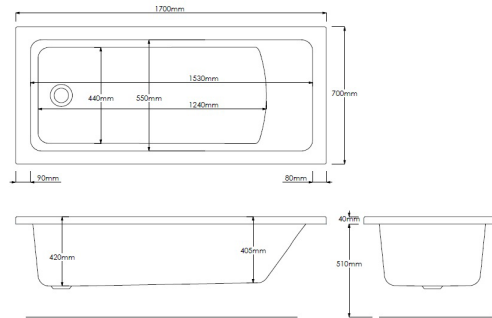

THE GAP**Rectangular acrylic bath****DIMENSIONS**

Length 1700 mm
Width 700 mm
Height 540 mm

COLOURS AND FINISHES

 00 White

TECHNICAL DRAWINGS**FEATURES**

Capacity (people): 1

Drain: Not included

Installation legs: With legs

Installation type: Drop-in, With front panel

Material: Acrylic

Shape: Rectangular

Water capacity to overflow (l): 156

COMPATIBLE WITH

The Gap

The Gap collection provides a wide range of modern design options, including WCs, basins and bathroom vanity units to optimise any space. The extensive furniture range also includes perfect solutions for compact bathrooms as well base units for on countertop basins.