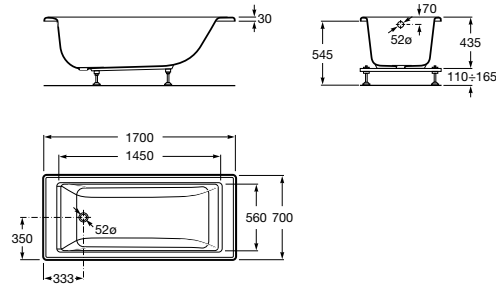

VYTHOS

Rectangular acrylic bath

DIMENSIONS

Length 1700 mm
 Width 700 mm
 Height 420 mm

COLOURS AND FINISHES

00 White

TECHNICAL DRAWINGS

FEATURES

- Capacity (people): 1
- Drain: Not included
- Installation legs: With legs
- Installation structure: With feet
- Installation type: Drop-in, With L panel right hand, With front panel
- Internal height (mm): 350
- Internal length (mm): 1450
- Internal width (mm): 560
- Material: Acrylic
- Shape: Rectangular
- Sound insulation
- Water capacity to overflow (l): 185
- Weight (Kg): 22