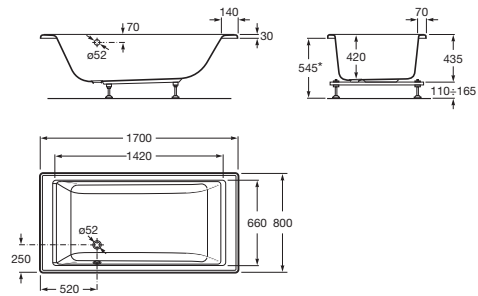

VYTHOS

Rectangular acrylic bath

DIMENSIONS

Length 1700 mm
 Width 800 mm
 Height 420 mm

COLOURS AND FINISHES

00 White

TECHNICAL DRAWINGS

FEATURES

- Capacity (people): 1
- Drain: Not included
- Installation legs: With legs
- Installation type: Drop-in, With L panel left hand, With front panel
- Internal height (mm): 420
- Internal length (mm): 1420
- Internal width (mm): 660
- Material: Acrylic
- Shape: Rectangular
- Sound insulation
- Water capacity to overflow (l): 216
- Weight (Kg): 22.5