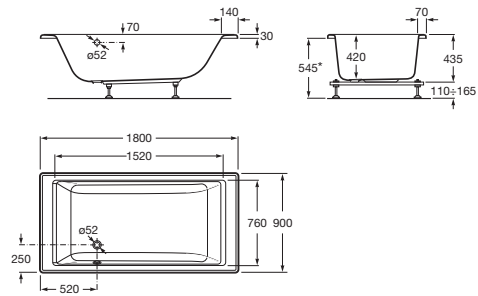

VYTHOS

Rectangular acrylic bath

DIMENSIONS

Length 1800 mm
 Width 900 mm
 Height 420 mm

COLOURS AND FINISHES

00 White

TECHNICAL DRAWINGS

FEATURES

- Capacity (people): 2
- Drain: Not included
- Installation legs: With legs
- Installation structure: With feet
- Installation type: Drop-in, With L panel right hand, With front panel
- Internal height (mm): 420
- Internal length (mm): 1520
- Internal width (mm): 760
- Material: Acrylic
- Shape: Rectangular
- Sound insulation
- Water capacity to overflow (l): 250
- Weight (Kg): 27.5