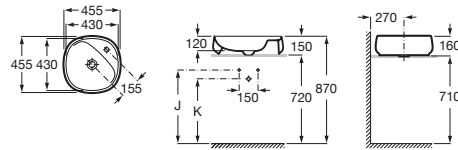

BEYOND

Over countertop FINECERAMIC® basin

DIMENSIONS

Length 455 mm
 Width 455 mm
 Height 160 mm

COLOURS AND FINISHES

00 White

TECHNICAL DRAWINGS

Trap	K	J
Totem	530	610
Minimal		
Bottle	610	640

FEATURES

- Basin capacity (l): 6.8
- Bowl depth (mm): 120
- Bowl length (mm): 430
- Bowl position: Central
- Bowl width (mm): 430
- FeaturedMaterial: Fineceramic®
- Fixing kit: Not included
- Installation type: Bowl / On countertop
- Integrated shelf
- Material: FINECERAMIC®
- Plug and Waste: Included
- Shape: Soft
- Shelf position: Right
- Taphole configuration: 1 taphole on the right side
- Trap: Not included
- Waste: Included
- Weight (Kg): 10
- Without overflow