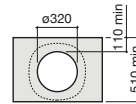

BEYOND

Over countertop FINECERAMIC® basin

DIMENSIONS

Length 455 mm
 Width 455 mm
 Height 160 mm

COLOURS AND FINISHES

00 White

TECHNICAL DRAWINGS

Trap	K	J
Totem	530	610
Minimal		
Bottle	610	640

FEATURES

- Basin capacity (l): 6.8
- Bowl depth (mm): 120
- Bowl length (mm): 430
- Bowl position: Central
- Bowl width (mm): 430
- FeaturedMaterial: Fineceramic®
- Fixing kit: Not included
- Installation type: Bowl / On countertop
- Integrated shelf
- Material: FINECERAMIC®
- Plug and Waste: Included
- Shape: Soft
- Shelf position: Right
- Taphole configuration: 1 taphole on the right side
- Trap: Not included
- Waste: Included
- Weight (Kg): 10
- Without overflow