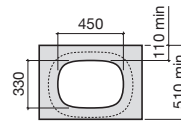

BEYOND

Over countertop FINECERAMIC® basin

DIMENSIONS

Length 585 mm
 Width 455 mm
 Height 160 mm

COLOURS AND FINISHES

TECHNICAL DRAWINGS

FEATURES

- Basin capacity (l): 9.5
- Bowl depth (mm): 120
- Bowl length (mm): 560
- Bowl position: Central
- Bowl width (mm): 430
- Emblematic Works: 14.006
- FeaturedMaterial: Fineceramic®
- Fixing kit: Not included
- Installation type: Bowl / On countertop
- Integrated shelf
- Material: FINECERAMIC®
- Plug and Waste: Included
- Shape: Soft
- Shelf position: Right
- Taphole configuration: 1 taphole on the right side
- Trap: Not included
- Waste: Included
- Weight (Kg): 12.5
- Without overflow