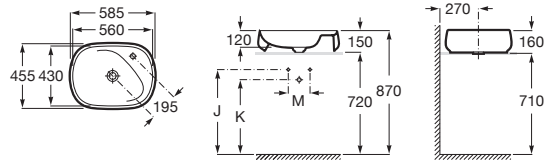

BEYOND

Over countertop FINECERAMIC® basin

DIMENSIONS

Length 585 mm
 Width 455 mm
 Height 160 mm

COLOURS AND FINISHES

TECHNICAL DRAWINGS

FEATURES

- Basin capacity (l): 9.5
- Bowl depth (mm): 120
- Bowl length (mm): 560
- Bowl position: Central
- Bowl width (mm): 430
- Emblematic Works: 14.006
- FeaturedMaterial: Fineceramic®
- Fixing kit: Not included
- Installation type: Bowl / On countertop
- Integrated shelf
- Material: FINECERAMIC®
- Plug and Waste: Included
- Shape: Soft
- Shelf position: Right
- Taphole configuration: 1 taphole on the right side
- Trap: Not included
- Waste: Included
- Weight (Kg): 12.5
- Without overflow

Trap	K	J	M
Totem	530	610	
Minimal			150
Bottle	610	640	

COMPATIBLE WITH

Base unit for two over countertop basins

851407...

Base unit for over countertop basin on the left

851404...

Base unit for over countertop basin on the right